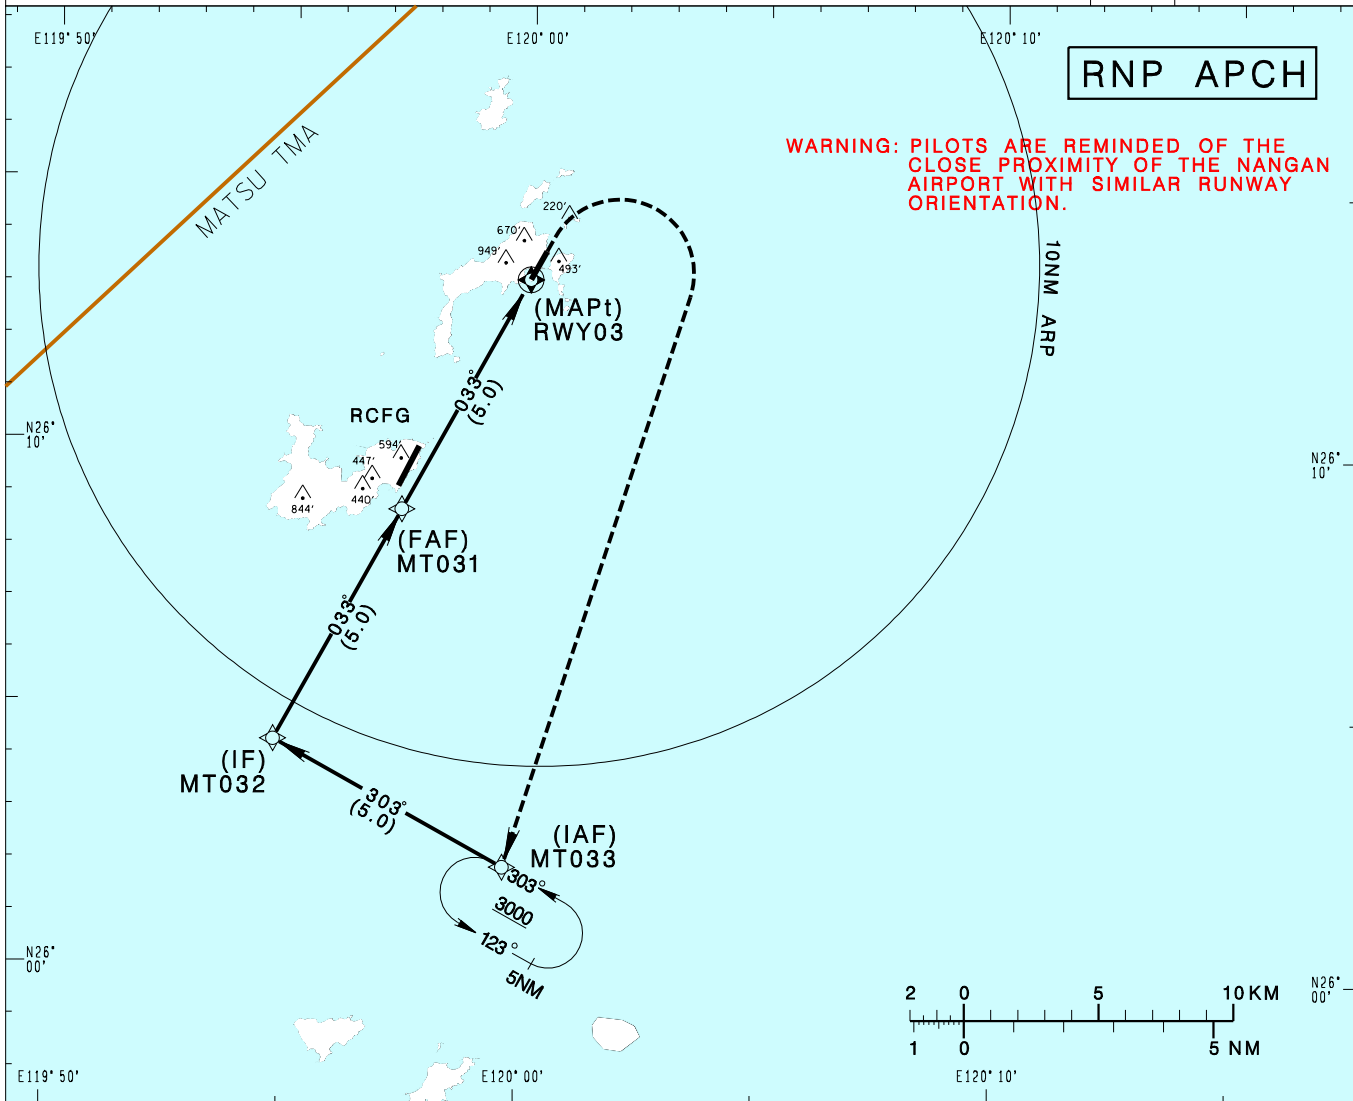

馬祖/北竿機場
MATSU/BEIGAN AD

RCMT
RNP RWY03

TAIPEI APP 121.0 122.3	BEIGAN TWR 118.65	ATIS 127.35	VAR 5° W ↑ ↓	
Apt Elev: 41'	Rwy03 THR Elev: 26'	Trans Level: FL130		
BEARINGS ARE MAGNETIC; DISTANCES ARE NAUTICAL MILES; ELEVATIONS, HEIGHTS IN FEET				

5NM	4NM	DIST to THR03
1668	1350	ADVISORY ALT

MINIMA (OCA IN FT, VIS IN M, OCH IN FT)		
CATEGORY	A	B
LNAV	1300/3200	1274

- NOTE
- 1.CAUTION HIGH TERRAIN NEAR THE AIRPORT.
 - 2.CIRCLING NOT AUTHORIZED.
 - 3.ATC WILL ISSUE DIRECT ROUTE TO IAF FOR APPROACH. APPROACH FROM IF NOT AUTHORIZED.
 - 4.PILOT SHALL EXERCISE WITH CAUTION NOT TO DEVIATE OUT OF TMA BOUNDARY.
 - 5.DME/DME NOT AUTHORIZED.

CHANGES: NEW PAGE NUMBER