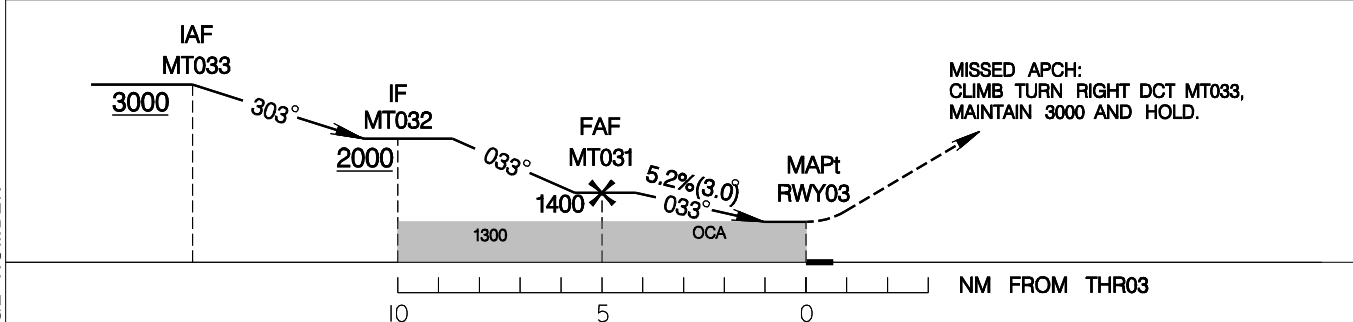

馬祖/北竿機場
MATSU/BEIGAN AD

RCMT
RNP RWY03

TAIPEI APP 121.0 122.3	BEIGAN TWR 118.65	ATIS 127.35	VAR 5° W ↑ ↓	
Apt Elev: 41'	Rwy03 THR Elev: 26'	Trans Level: FL130		
BEARINGS ARE MAGNETIC; DISTANCES ARE NAUTICAL MILES; ELEVATIONS, HEIGHTS IN FEET				

5NM	4NM	DIST to THR03
1668	1350	ADVISORY ALT

MINIMA (OCA IN FT, VIS IN M, OCH IN FT)		
CATEGORY	A	B
LNAV	1300/3200	1274

- NOTE
- 1.CAUTION HIGH TERRAIN NEAR THE AIRPORT.
 - 2.CIRCLING NOT AUTHORIZED.
 - 3.ATC WILL ISSUE DIRECT ROUTE TO IAF FOR APPROACH. APPROACH FROM IF NOT AUTHORIZED.
 - 4.PILOT SHALL EXERCISE WITH CAUTION NOT TO DEVIATE OUT OF TMA BOUNDARY.
 - 5.DME/DME NOT AUTHORIZED.